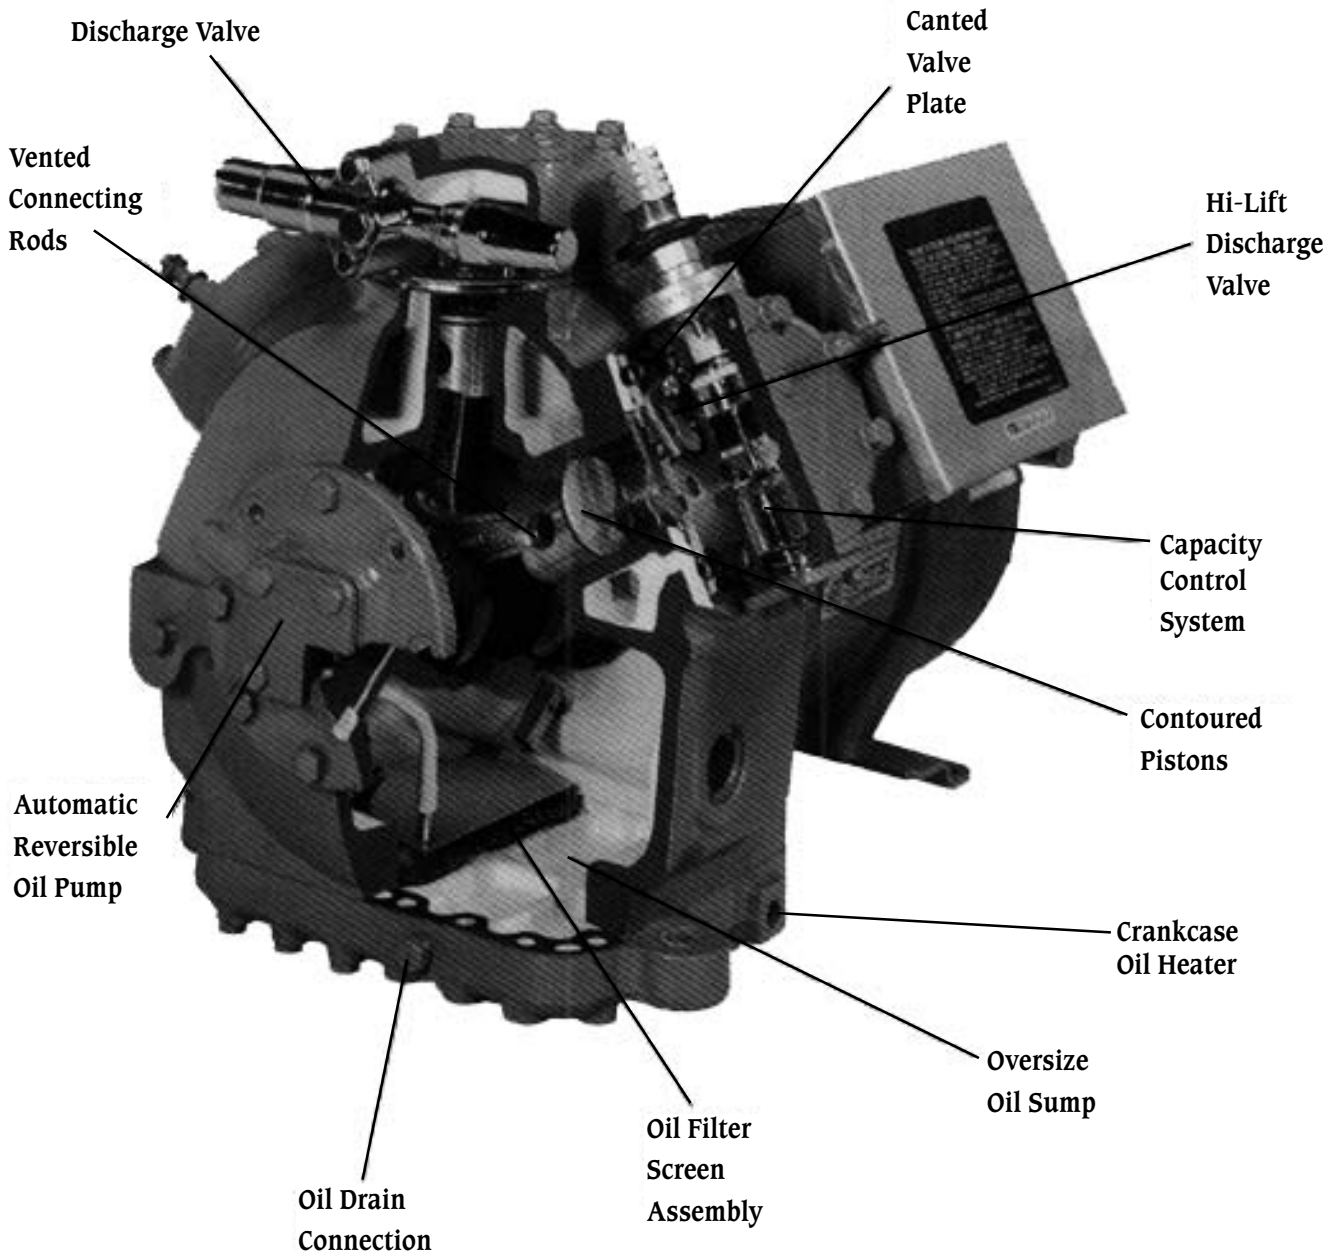

General Information

Features of Carlyle 06D/E Compressors