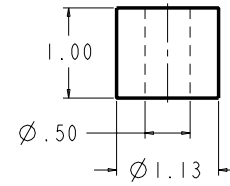

\* MAXIMUM HEIGHT SHOWN FOR VARIOUS COMPRESSOR CONFIGURATIONS

69

\* SEE ABOVE TABLE FOR OTHER COMPRESSOR CONFIGURATION

SOLID MOUNT SPACER (4X)  
30HR070-1071 AS SHOWN  
SEE DETAIL ON SHEET 2

MODELS REPRESENTED	CFM	HP
06EA599	99.0	40

\* ALL DIMENSIONS SHOWN IN INCHES

**BOTTOM VIEW  
MOUNTING BOLT PATTERN**

**SOLID MOUNT  
30HR070\_1071**

WIRING SHOWN IS FOR 208/230 XL  
SEE OEM BULLETIN 13 FOR DETAILS OF OTHER ARRANGEMENTS

**TERMINAL BOX DATA**