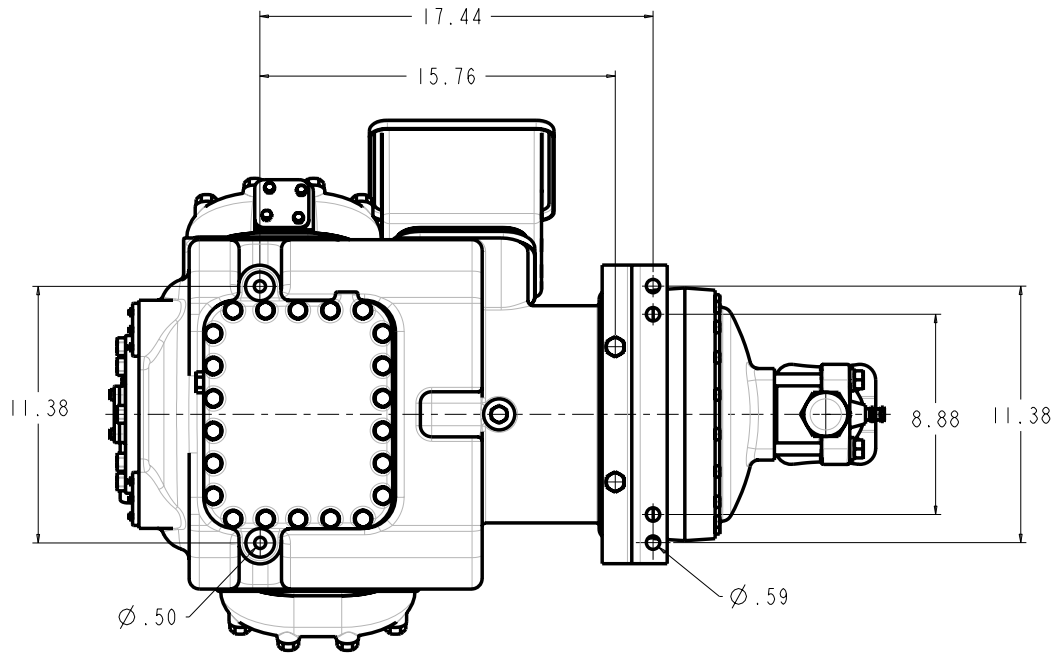

\* MAXIMUM HEIGHT SHOWN FOR VARIOUS COMPRESSOR CONFIGURATIONS

69

\* SEE ABOVE TABLE FOR OTHER COMPRESSOR CONFIGURATION

SOLID MOUNT SPACER (4X)  
30HR070-1071 AS SHOWN  
SEE DETAIL ON SHEET 2

MODELS REPRESENTED	CFM	HP
06EA599	99.0	40

\* ALL DIMENSIONS SHOWN IN INCHES

**BOTTOM VIEW  
MOUNTING BOLT PATTERN**

**SOLID MOUNT  
30HR070\_1071**

WIRING SHOWN IS FOR 208/230 XL  
SEE OEM BULLETIN 13 FOR DETAILS OF OTHER ARRANGEMENTS

**TERMINAL BOX DATA**