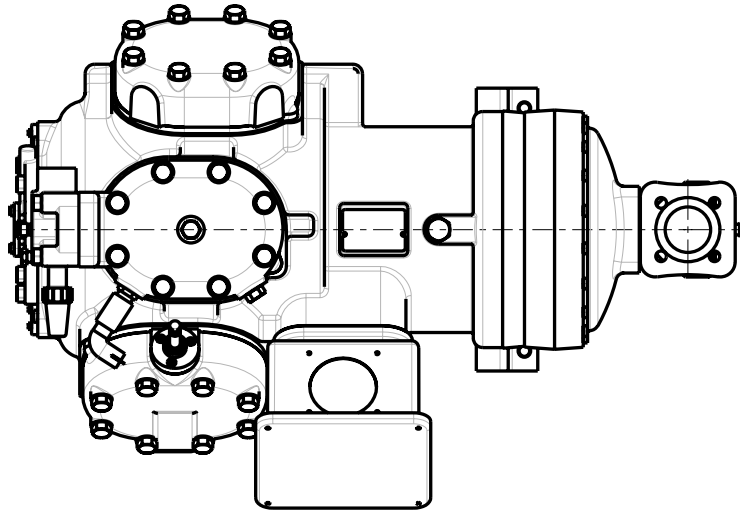

MODELS REPRESENTED	CFM	HP
06EA599	99.0	40

* ALL DIMENSIONS SHOWN IN INCHES

MAX HEIGHT SUMMARY TABLE

UNLOADER	HEAD FAN	MAX HEIGHT(INCHES)
NONE	NO	20.45
ELECTRIC	NO	20.45
PRESSURE	NO	20.50

* MAXIMUM HEIGHT SHOWN FOR VARIOUS COMPRESSOR CONFIGURATIONS