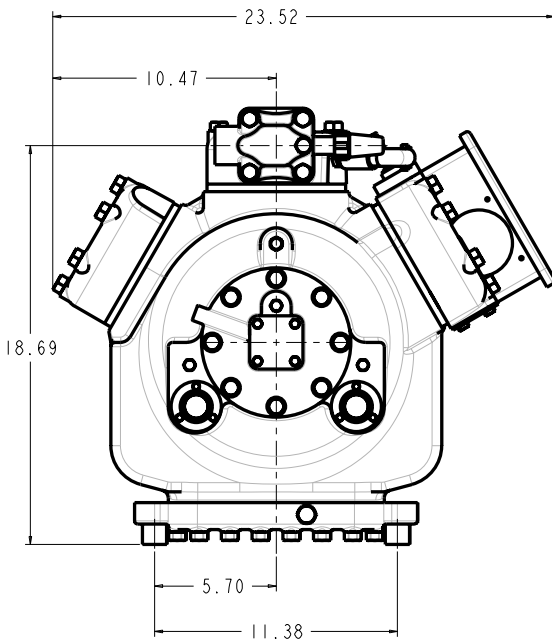

## Features of Carlyle 06D/E Compressors

MODELS REPRESENTED	CFM	HP
06EA599	99.0	40

\* ALL DIMENSIONS SHOWN IN INCHES

**MAX HEIGHT SUMMARY TABLE**

UNLOADER	HEAD FAN	MAX HEIGHT(INCHES)
NONE	NO	20.45
ELECTRIC	NO	20.45
PRESSURE	NO	20.50

\* MAXIMUM HEIGHT SHOWN FOR VARIOUS COMPRESSOR CONFIGURATIONS

69

\* SEE ABOVE TABLE FOR OTHER COMPRESSOR CONFIGURATION

SOLID MOUNT SPACER (4X)  
30HR070-1071 AS SHOWN  
SEE DETAIL ON SHEET 2

MODELS REPRESENTED	CFM	HP
06EA599	99.0	40

\* ALL DIMENSIONS SHOWN IN INCHES

**BOTTOM VIEW  
MOUNTING BOLT PATTERN**

**SOLID MOUNT  
30HR070\_1071**

WIRING SHOWN IS FOR 208/230 XL  
SEE OEM BULLETIN 13 FOR DETAILS OF OTHER ARRANGEMENTS

**TERMINAL BOX DATA**