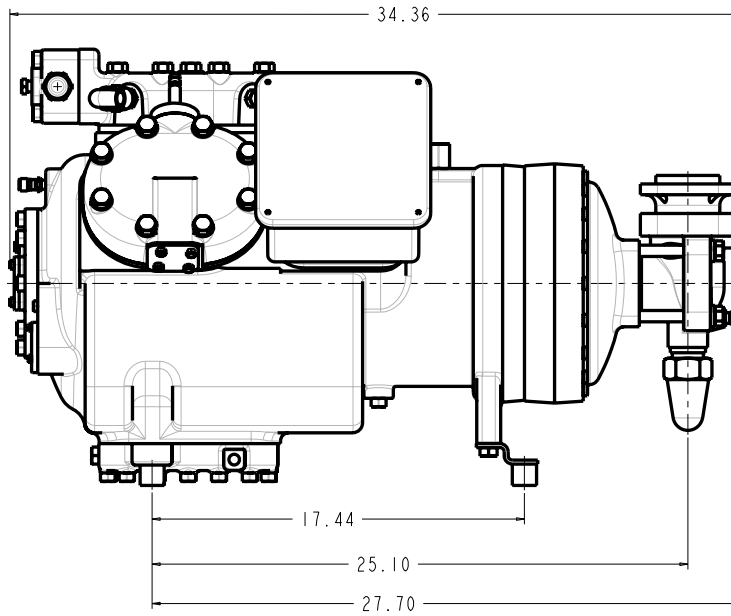

MODELS REPRESENTED	CFM	HP
06EA599	99.0	40

* ALL DIMENSIONS SHOWN IN INCHES

MAX HEIGHT SUMMARY TABLE

UNLOADER	HEAD FAN	MAX HEIGHT(INCHES)
NONE	NO	20.45
ELECTRIC	NO	20.45
PRESSURE	NO	20.50

* MAXIMUM HEIGHT SHOWN FOR VARIOUS COMPRESSOR CONFIGURATIONS

69

* SEE ABOVE TABLE FOR OTHER COMPRESSOR CONFIGURATION

SOLID MOUNT SPACER (4X)
30HR070-1071 AS SHOWN
SEE DETAIL ON SHEET 2