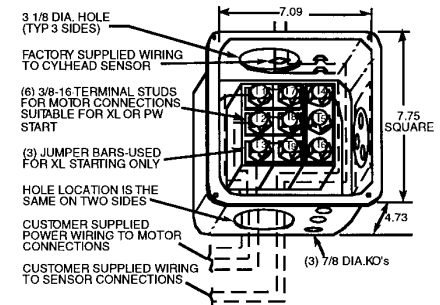

\* MAXIMUM HEIGHT SHOWN FOR VARIOUS COMPRESSOR CONFIGURATIONS

69

\* SEE ABOVE TABLE FOR OTHER COMPRESSOR CONFIGURATION

SOLID MOUNT SPACER (4X)  
30HR070-1071 AS SHOWN  
SEE DETAIL ON SHEET 2

MODELS REPRESENTED	CFM	HP
06EA599	99.0	40

\* ALL DIMENSIONS SHOWN IN INCHES

**BOTTOM VIEW  
MOUNTING BOLT PATTERN**

**SOLID MOUNT  
30HR070\_1071**

WIRING SHOWN IS FOR 208/230 XL  
SEE OEM BULLETIN 13 FOR DETAILS OF OTHER ARRANGEMENTS

**TERMINAL BOX DATA**