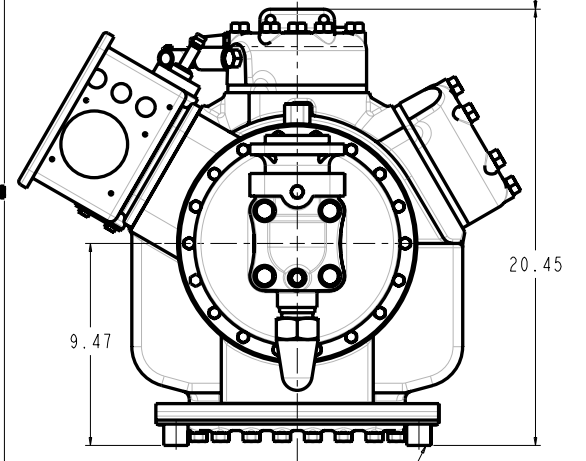

## Features of Carlyle 06D/E Compressors

MODELS REPRESENTED	CFM	HP
06EA599	99.0	40

\* ALL DIMENSIONS SHOWN IN INCHES

**MAX HEIGHT SUMMARY TABLE**

UNLOADER	HEAD FAN	MAX HEIGHT(INCHES)
NONE	NO	20.45
ELECTRIC	NO	20.45
PRESSURE	NO	20.50

\* MAXIMUM HEIGHT SHOWN FOR VARIOUS COMPRESSOR CONFIGURATIONS

69

\* SEE ABOVE TABLE FOR OTHER COMPRESSOR CONFIGURATION

SOLID MOUNT SPACER (4X)  
30HR070-1071 AS SHOWN  
SEE DETAIL ON SHEET 2

MODELS REPRESENTED	CFM	HP
06EA599	99.0	40

\* ALL DIMENSIONS SHOWN IN INCHES

**BOTTOM VIEW  
MOUNTING BOLT PATTERN**

**SOLID MOUNT  
30HR070\_1071**

WIRING SHOWN IS FOR 208/230 XL  
SEE OEM BULLETIN 13 FOR DETAILS OF OTHER ARRANGEMENTS

**TERMINAL BOX DATA**